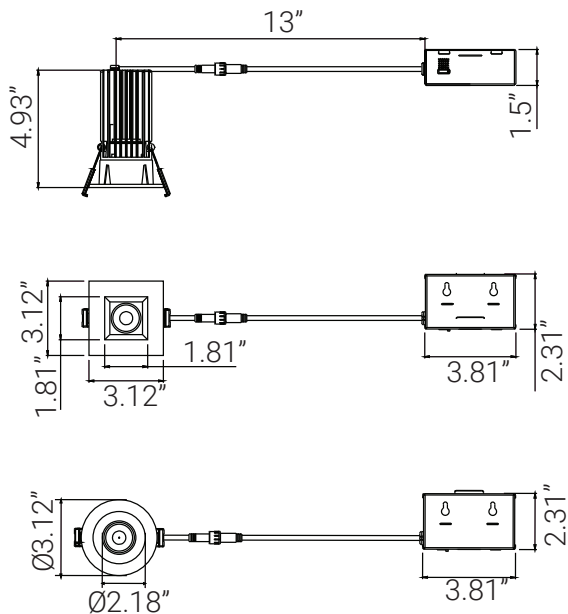

# 85589-SU

LFX/DAD/2R/15W/90CRI/5SCT/WH

2" Regressed Downlight 120V 27K-50K Dimmable ES CEC Round White Trim

Project: \_\_\_\_\_  
 Type: \_\_\_\_\_  
 Catalog #: \_\_\_\_\_  
 Date: \_\_\_\_\_  
 Comments: \_\_\_\_\_

## Technical Specifications