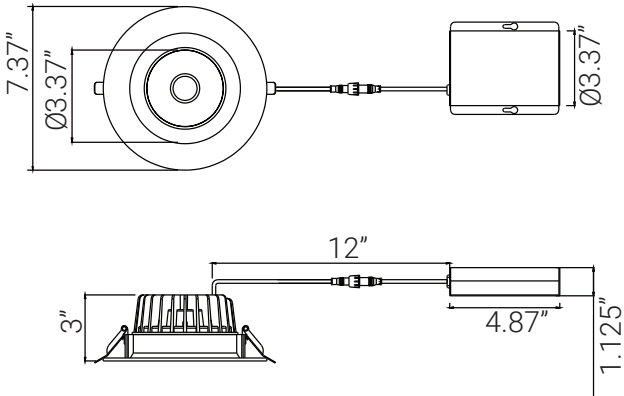

# 85591-SU

LFX/DAD/6R/24W/90CRI/5SCT/WH

6" Regressed Downlight 120V 27K-50K Dimmable ES CEC  
Round White Trim

Project: \_\_\_\_\_  
Type: \_\_\_\_\_  
Catalog #: \_\_\_\_\_  
Date: \_\_\_\_\_  
Comments: \_\_\_\_\_