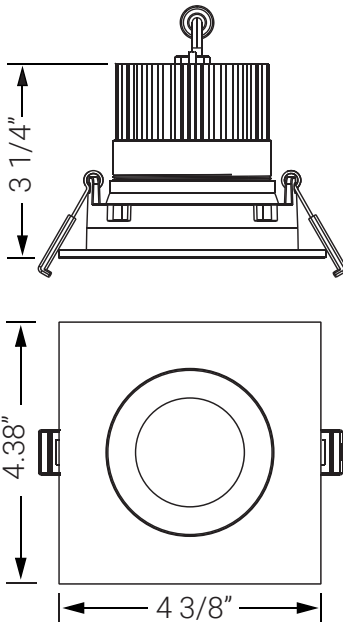

85607-SU

LFX/GDL/3.5R/12W/90CRI/5SCT

Single Light Regressed Round Gimbal Downlight 90CRI 120V
Dimmable Energy Star 27K-50K White

Project: _____
Type: _____
Catalog #: _____
Date: _____
Comments: _____

Technical Specifications

Photometrics

Lumen	825
Emitted Color	CCT Selectable
Color Temp	27K/30K/35K/40K/50K
Color Rendering Index (CRI)	90
Beam Spread	38°
Lifespan	5

Electrical

Watt	12
Input Voltage	120
Power Factor	0.9
Dimmable	Forward Phase (Triac or Incandescent)