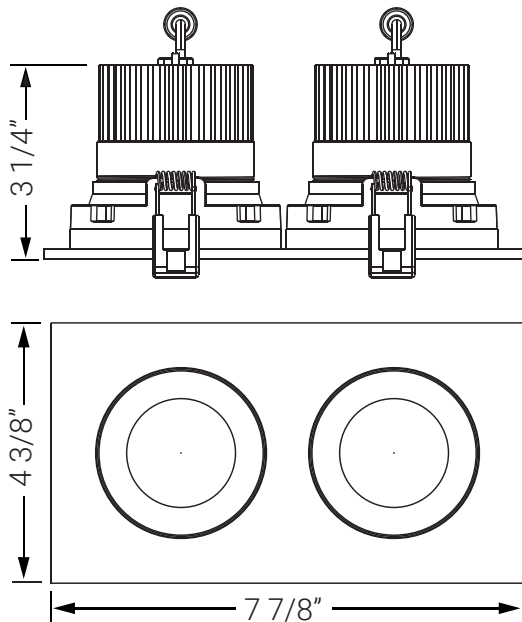

# 85608-SU

LFX/GDL/2L/3.5R/24W/90CRI/5SCT

2 Light Regressed Round Gimbal Downlight 90CRI 120V Dimmable Energy Star 27K-50K White

Project: \_\_\_\_\_  
Type: \_\_\_\_\_  
Catalog #: \_\_\_\_\_  
Date: \_\_\_\_\_  
Comments: \_\_\_\_\_

## Technical Specifications