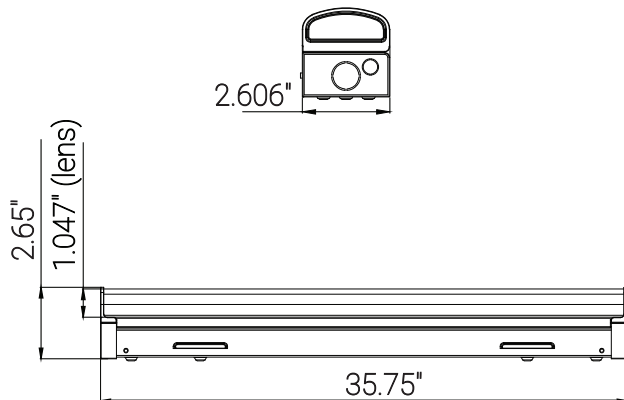

85643-SU

SF/ST/LN/36/MW/85S/MV/WH

LED Linear Strip Light Fixture, Power Selectable 18W/25W/30W, 120-277 Volts, 2340-3900 Lms, Color Selectable 30K/35K/40K/50K/57K, Dimmable, ETL & DLC Listed, RoHS, 140 Degree Beam Angle, White

Project: _____
Type: _____
Catalog #: _____
Date: _____
Comments: _____

Technical Specifications

Photometrics

Lumen	2340/3250/3900
Emitted Color	CCT Selectable
Color Temp	30K/35K/40K/50K/57K
Color Rendering Index (CRI)	80
Beam Spread	140x110
Lifespan	50000