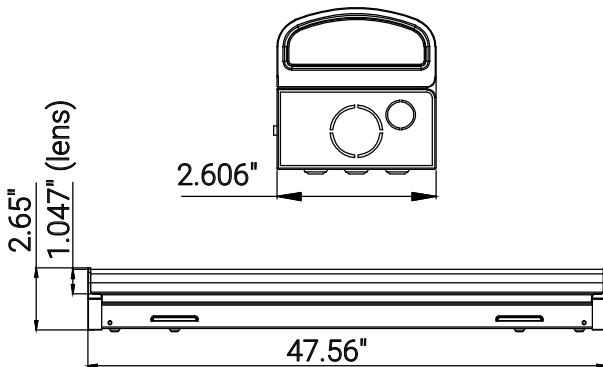

85654-SU

SF/ST/LN/48/HMW/83S/MV/WH

sunlite

48" High Output Linear Strip Light, Selectable CCT and Wattage

Project: _____
Type: _____
Catalog #: _____
Date: _____
Comments: _____

Technical Specifications

Lumen	4680/7020/10200
Emitted Color	CCT Selectable
Color Temp	35K/40K/50K
Color Rendering Index (CRI)	80
Beam Spread	140x110
Lifespan	50000

Electrical

Watt	30/45/65
Input Voltage	120-277
Power Factor	0.9
Dimmable	1-10V Low Voltage

Ratings / Certifications

Safety Certification	ETL - Damp Location
Rohs Compliant	TRUE
Operating Temperature	-4°F - 122°F
Warranty	5 Years