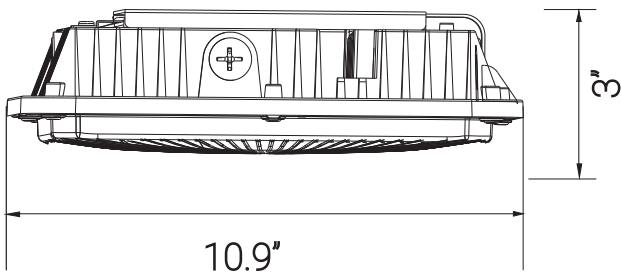

85670-SU

SF/GC/MW80/83S/MV/BZ/MS

LED Outdoor Canopy Fixture 100-277V 0-10V Dimmable
40W/60W/80W CCT With Built-In Motion Sensor

Project: _____
Type: _____
Catalog #: _____
Date: _____
Comments: _____

Technical Specifications

Photometrics

Lumen	5040/7560/10080
Emitted Color	CCT Selectable
Color Temp	30K/40K/50K
Color Rendering Index (CRI)	80+
Beam Spread	105°
Lifespan	50000

Electrical

Watt	40/60/80
Input Voltage	120-277
Power Factor	0.9
Dimmable	0-10V Low Voltage