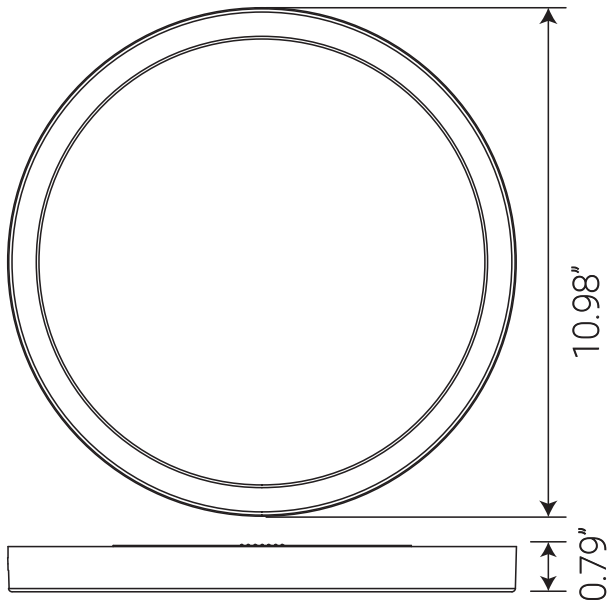

85674-SU

SF/MP/11R/21W/D/95S/WH

11" Round Mini Panel Motion Sensor Light Fixture

Project: _____
Type: _____
Catalog #: _____
Date: _____
Comments: _____

Technical Specifications

Photometrics

Lumen	2100
Emitted Color	CCT Selectable
Color Temp	27K/30K/35K/40K/50K
Color Rendering Index (CRI)	90
Beam Spread	120°
Lifespan	50000

Electrical

Watt	21
Input Voltage	120
Power Factor	>0.9
Dimmable	100%-10%

Ratings / Certifications

Safety Certification	ETL - Wet Location
Operating Temperature	-4°F - 113°F
Warranty	5 Years

Construction

Fixture Material	Aluminum & PC
Fixture Finish	White
Lens Material	PS
Lens Finish	Frosted
Shape	Round
Mounting	Surface