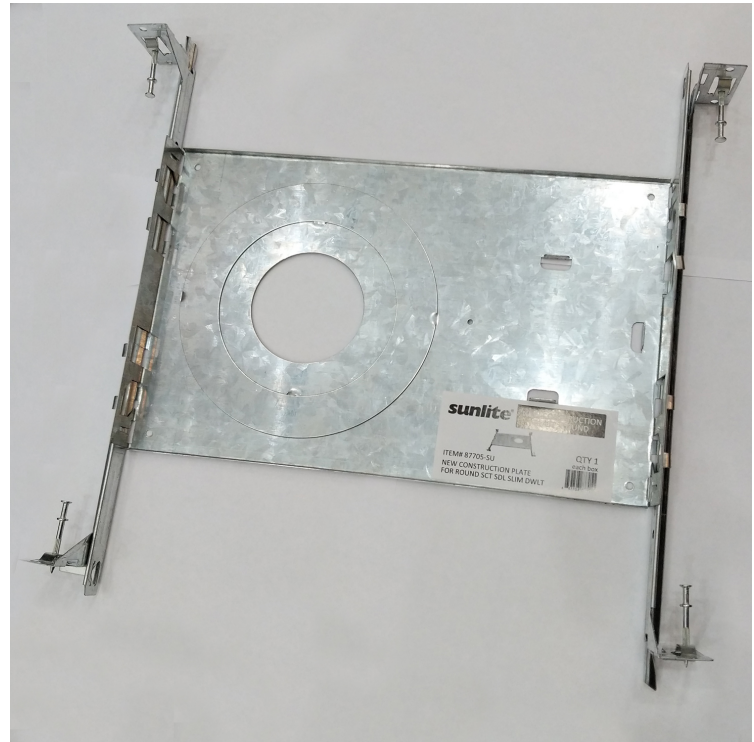

DESCRIPTION:

Highlighting a dedication to quality and integrity, the Sunlite product line includes light bulbs of LED, linear fluorescent, compact fluorescent, incandescent, HID metal halide, halogen, decorative, and specialty lamps. In addition, the Sunlite line includes various indoor and outdoor commercial, Industrial, and residential fixtures. Electrical products include extension cords, socket adapters, wall plates, receptacles and switches, dimmers, timers, surge protectors, and much more.

FEATURES:

-
-
-
-
-

SPECIFICATIONS:

Product Data

Case Unit Rate

20

Item UPC

653703877051