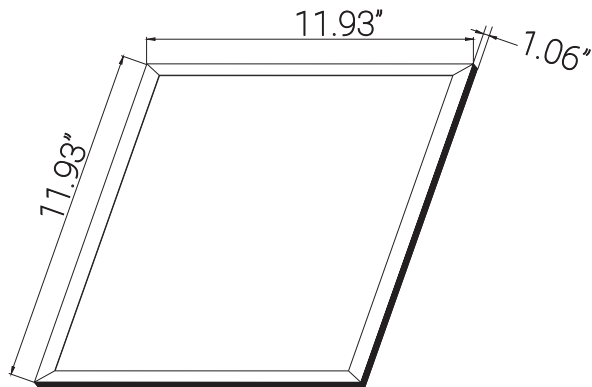

# 87746-SU

LFX/1X1/10W/SCT

LED Selectable 12" Square Flat Panel Light Fixture, 10W, 920 Lmns, Slim Design, Ceiling Mount, 30K/35K/40K/45K/50K Selectable CCT, Dimmable, 50,000 Hour, UL Listed, 1 Count

Project: \_\_\_\_\_  
Type: \_\_\_\_\_  
Catalog #: \_\_\_\_\_  
Date: \_\_\_\_\_  
Comments: \_\_\_\_\_