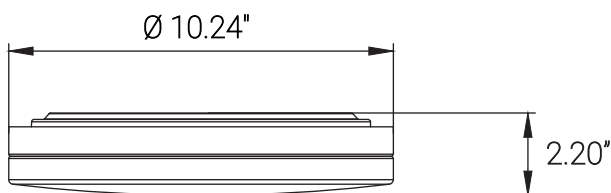

# 87767-SU

LFX/SCF/10"/15W/SCT5

LED 10 Inch Slim Flushmount Ceiling Light Fixture, 15 Watts (80W Equivalent), 1050 Lumens, Adjustable 5 CCT 2700K-5000K, 120V, Dimmable, 50,000 Hour Lifespan, Brushed Aluminum