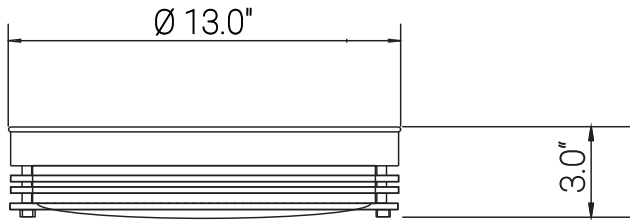

87769-SU

LFX/DCO/13"/20W/SCT/BK

13-Inch LED Decorative Band Trim Flush Mount Light Fixture, 20 Watts, 1050 Lmns, Color Selectable 30K/40K/50K, Dimmable, ETL Listed, Energy Star, Black, For Residential & Commercial Use

Project: _____
Type: _____
Catalog #: _____
Date: _____
Comments: _____

Technical Specifications

Photometrics

Lumen	1050
Emitted Color	CCT Selectable
Color Temp	30K/40K/50K
Color Rendering Index (CRI)	81
Beam Angle	
Lifespan	50000