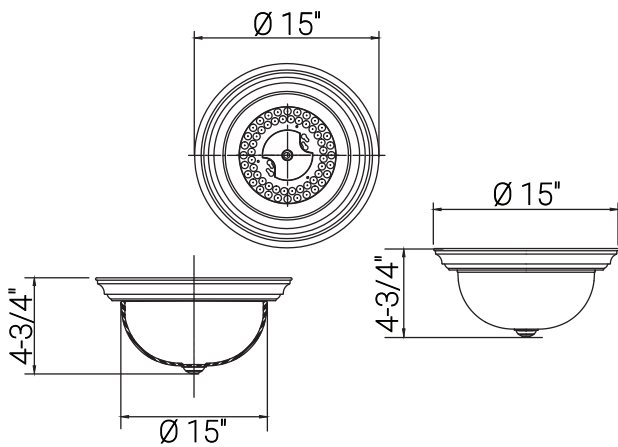

87778-SU

LFX/DBN15/25W/BN/AL/SCT

15-Inch Traditional Dome Ceiling Light, Classic Decorative Flush Mount, Adjustable 3 CCT 3000K-5000K, 25W, 1610 Lumens, Alabaster Glass, For Bedroom, Hallways & Bathrooms, Brushed Nickel

Project: _____
Type: _____
Catalog #: _____
Date: _____
Comments: _____

Technical Specifications

Photometrics

Lumen	1610
Emitted Color	CCT Selectable
Color Temp	30K/40K/50K
Color Rendering Index (CRI)	80
Beam Angle	
Lifespan	50000

Electrical

Watt	25
Input Voltage	120
Power Factor	
Dimmable	True

Ratings / Certifications

Safety Certification	N/A
Energy Star Certified	False
Operating Temperature	
Warranty	5 Years

Construction

Fixture Material	Steel & Glass
Fixture Finish	Brushed Nickel
Lens Material	
Lens Finish	Alabaster Glass
Shape	Round
Mounting	Indoor