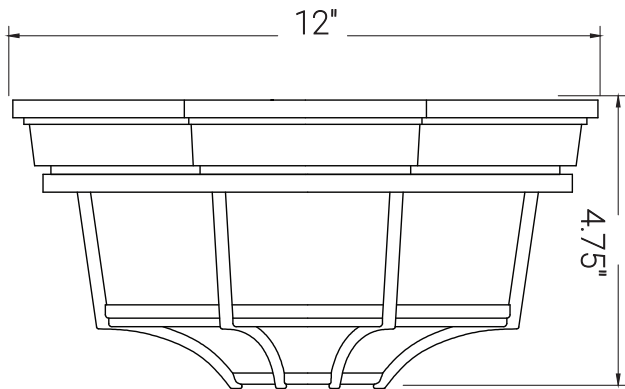

87787-SU

LFX/OOF/17W/SCT/BK

12" LED Octagonal Outdoor Wall or Ceiling Flush Mount Light Fixture, CCT 30K/40K/50K, 17 Watts, 800 Lumens, 120V, Dimmable, ETL Listed, Black Cast Aluminum with Frosted Glass

Project: _____
Type: _____
Catalog #: _____
Date: _____
Comments: _____

Technical Specifications

Photometrics

Lumen	800
Emitted Color	CCT Selectable
Color Temp	30K/40K/50K
Color Rendering Index (CRI)	80
Beam Angle	
Lifespan	50000