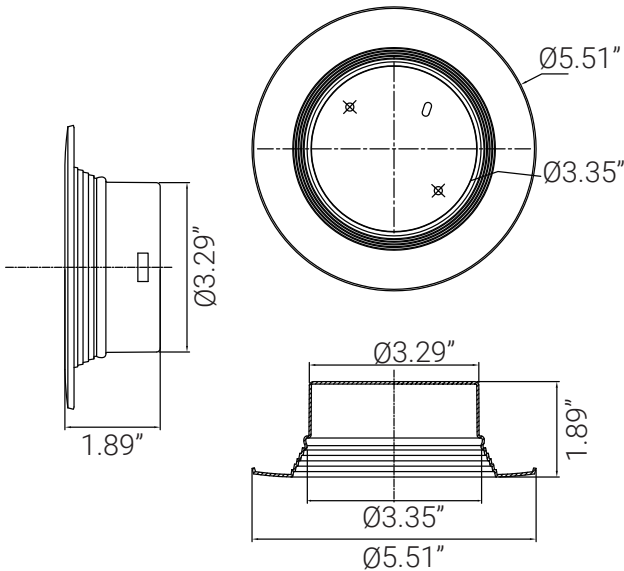

87790-SU

LFX/RDL/SCT/BF/4R/10W

BAFFLE RETROFIT SUNLITE

Project: _____
Type: _____
Catalog #: _____
Date: _____
Comments: _____

Technical Specifications

Photometrics

Lumen	700
Emitted Color	CCT Selectable
Color Temp	27K/30K/35K/40K/50K
Color Rendering Index (CRI)	90
Beam Spread	N/A
Lifespan	3

Electrical

Watt	10
Input Voltage	120
Power Factor	
Dimmable	FALSE

Ratings / Certifications

Safety Certification	FALSE
Operating Temperature	
Warranty	3.5 Years

Construction

Fixture Material	Steel
Fixture Finish	White
Lens Material	Polycarbonate
Lens Finish	Frosted
Shape	Round