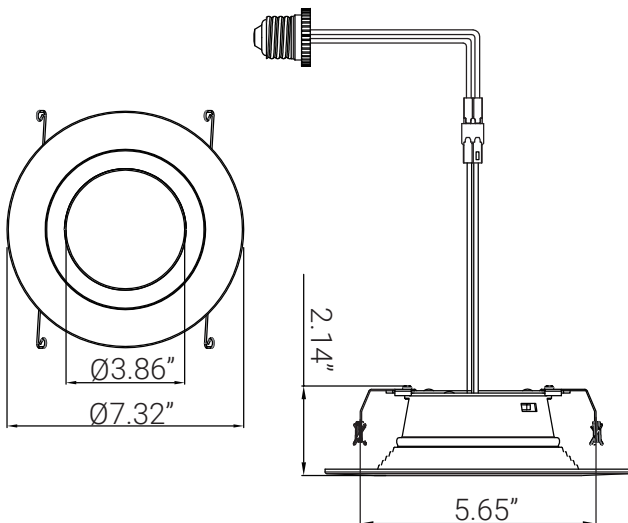

87793-SU

LFX/RDL/SCT/5/6R/15W

LED RETROFIT SUNLITE

Project: _____
Type: _____
Catalog #: _____
Date: _____
Comments: _____

Technical Specifications

Photometrics

Lumen	1100
Emitted Color	CCT Selectable
Color Temp	27K/30K/35K/40K/50K
Color Rendering Index (CRI)	90
Beam Spread	N/A
Lifespan	3

Electrical

Watt	15
Input Voltage	120
Power Factor	
Dimmable	FALSE

Ratings / Certifications

Safety Certification	FALSE
Operating Temperature	
Warranty	3.5 Years

Construction

Fixture Material	Iron & PC
Fixture Finish	White
Lens Material	Polycarbonate
Lens Finish	Frosted
Shape	Round