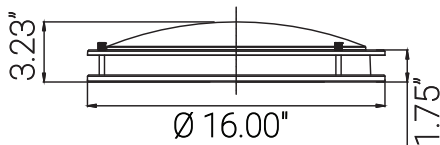

87796-SU

LFX/DCO/16"/24W/90CRI/5SCT/BN

LED Decorative Fixture 27K-50K Dimmable 120V Brushed Nickel

Project: _____
Type: _____
Catalog #: _____
Date: _____
Comments: _____

Technical Specifications

Photometrics