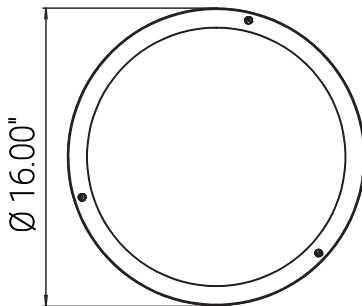

87796-SU

LFX/DCO/16"/24W/90CRI/5SCT/BN

LED Decorative Fixture 27K-50K Dimmable 120V Brushed Nickel

Project: _____
Type: _____
Catalog #: _____
Date: _____
Comments: _____

Technical Specifications

Photometrics

Lumen	1700
Emitted Color	CCT Selectable
Color Temp	27K/30K/35K/40K/50K
Color Rendering Index (CRI)	90
Beam Angle	120°
Lifespan	50000

Electrical

Watt	28
Input Voltage	120
Power Factor	0.7
Dimmable	Forward Phase (Triac or Incandescent)