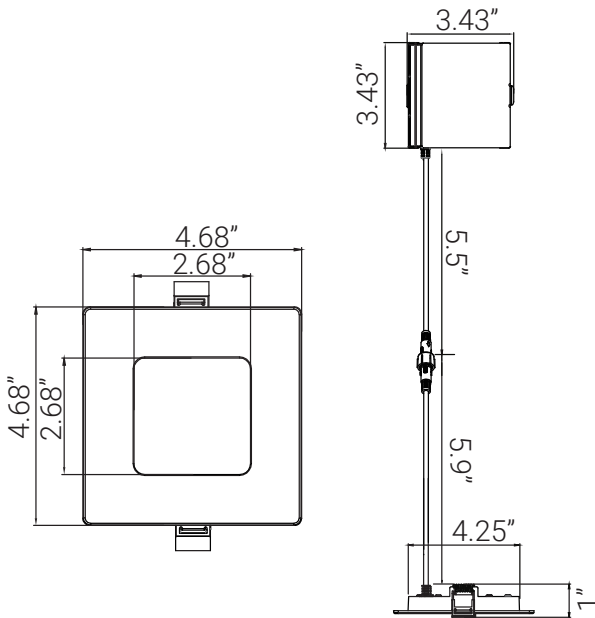

# 87802-SU

LFX/SDL/4S/12W/90CRI/5SCT

4" Square Slim Downlight 120V 90Cri 27K-50K Dimmable White

Project: \_\_\_\_\_  
Type: \_\_\_\_\_  
Catalog #: \_\_\_\_\_  
Date: \_\_\_\_\_  
Comments: \_\_\_\_\_

## Technical Specifications