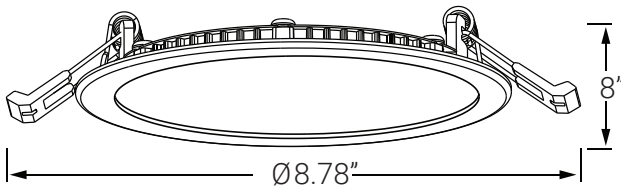

# 87804-SU

LFX/SDL/8R/18W/90CRI/SCT

8" Round Slim Downlight 90CRI 120V 27K-50K Dimmable White

Project: \_\_\_\_\_  
Type: \_\_\_\_\_  
Catalog #: \_\_\_\_\_  
Date: \_\_\_\_\_  
Comments: \_\_\_\_\_