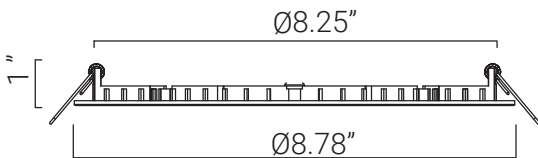

# 87804-SU

LFX/SDL/8R/18W/90CRI/SCT

8" Round Slim Downlight 90CRI 120V 27K-50K Dimmable White

Project: \_\_\_\_\_  
Type: \_\_\_\_\_  
Catalog #: \_\_\_\_\_  
Date: \_\_\_\_\_  
Comments: \_\_\_\_\_