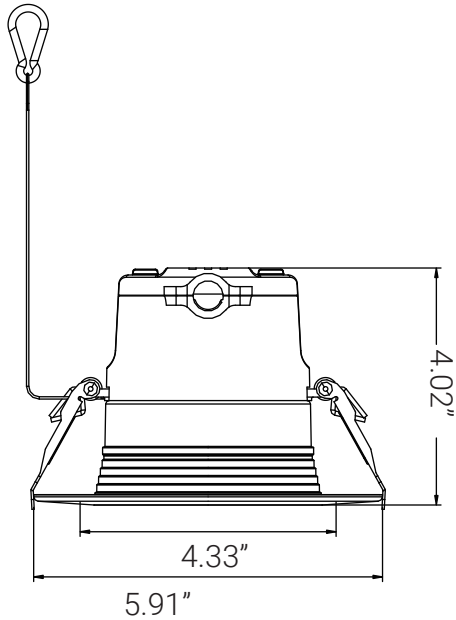

87808-SU

LFX/CRD/4R/90CRI/3MW/5SCT/V2

4" Round Commercial Recessed Downlight 9W/13W/18W
27K-50K 0-10V Dimmable 120-347V Energy Star

Project: _____
Type: _____
Catalog #: _____
Date: _____
Comments: _____

Technical Specifications

Photometrics

Lumen	1000/1500/2000
Emitted Color	CCT Selectable
Color Temp	27K/30K/35K/40K/50K
Color Rendering Index (CRI)	90
Beam Spread	90°
Lifespan	5

Electrical

Watt	9/13/2018
Input Voltage	120-347
Power Factor	0.9
Dimmable	0-10V Low Voltage

Ratings / Certifications

Safety Certification	ETL - Damp Location
Operating Temperature	-4°F - 104°F
Warranty	5 Years

Construction

Fixture Material	Aluminum
Fixture Finish	White
Lens Material	Plastic
Lens Finish	White
Shape	Round