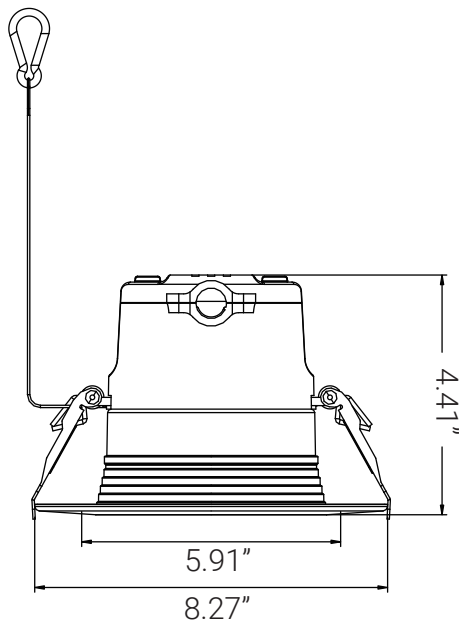

87809-SU

LFX/CRD/6R/90CRI/3MW/5SCT/V2

6" Round Commercial Recessed Downlight 13W/19W/27W
27K-50K 0-10V Dimmable 120-347V Energy Star

Project: _____
Type: _____
Catalog #: _____
Date: _____
Comments: _____

Technical Specifications

Photometrics

Lumen	1500/2100/3000
Emitted Color	CCT Selectable
Color Temp	27K/30K/35K/40K/50K
Color Rendering Index (CRI)	90
Beam Spread	90°
Lifespan	5

Electrical

Watt	13/19/27
Input Voltage	120-347
Power Factor	0.9
Dimmable	0-10V Low Voltage

Ratings / Certifications

Safety Certification	ETL - Damp Location
Operating Temperature	-4°F - 104°F
Warranty	5 Years

Construction

Fixture Material	Aluminum
Fixture Finish	White
Lens Material	Plastic
Lens Finish	White
Shape	Round