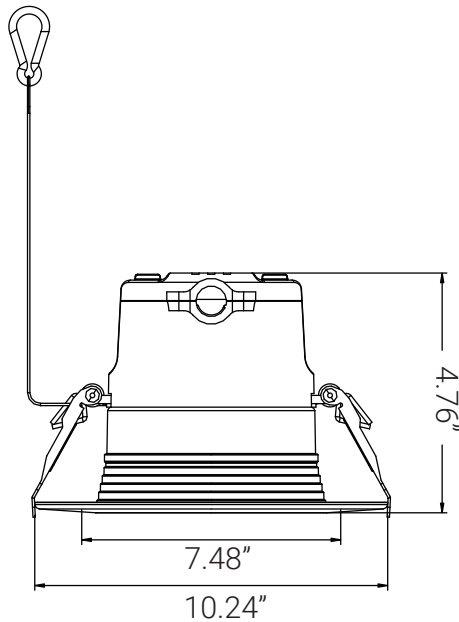

87810-SU

LFX/CRD/8R/90CRI/3MW/5SCT/V2

8" Round Commercial Recessed Downlight 18W/27W/36W
27K-50K 0-10V Dimmable 120-347V Energy Star

Project: _____
Type: _____
Catalog #: _____
Date: _____
Comments: _____

Technical Specifications

Photometrics

Lumen	2000/3000/4000
Emitted Color	CCT Selectable
Color Temp	27K/30K/35K/40K/50K
Color Rendering Index (CRI)	90
Beam Spread	90°
Lifespan	5

Electrical

Watt	18/27/36
Input Voltage	120-347
Power Factor	0.9
Dimmable	0-10V Low Voltage

Ratings / Certifications

Safety Certification	ETL - Damp Location
Operating Temperature	-4°F - 104°F
Warranty	5 Years

Construction

Fixture Material	Aluminum
Fixture Finish	White
Lens Material	Plastic
Lens Finish	White
Shape	Round