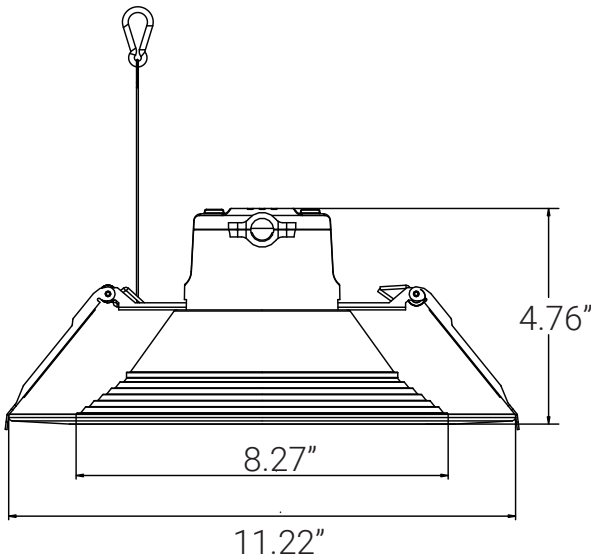

87811-SU

LFX/CRD/9.5R/90CRI/3MW/5SCT/V2

9.5" Round Commercial Recessed Downlight 20W/30W/40W
27K-50K 0-10V Dimmable 120-347V Energy Star

Project: _____
Type: _____
Catalog #: _____
Date: _____
Comments: _____

Technical Specifications

Photometrics

Lumen	2500/3750/5000
Emitted Color	CCT Selectable
Color Temp	27K/30K/35K/40K/50K
Color Rendering Index (CRI)	90
Beam Spread	90°
Lifespan	5

Electrical

Watt	20/30/40
Input Voltage	120-347
Power Factor	0.9
Dimmable	0-10V Low Voltage

Ratings / Certifications

Safety Certification	ETL - Damp Location
Operating Temperature	-4°F - 104°F
Warranty	5 Years

Construction

Fixture Material	Aluminum
Fixture Finish	White
Lens Material	Plastic
Lens Finish	White
Shape	Round