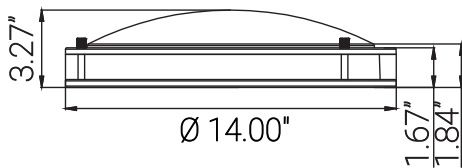

87813-SU

LFX/DCO/14"/21W/90CRI/5SCT/BN/V2

14" Decorative Flush Mount Ceiling Light Fixture

Project: _____
Type: _____
Catalog #: _____
Date: _____
Comments: _____

Technical Specifications

Photometrics

Lumen	1500
Emitted Color	CCT Selectable
Color Temp	27K/30K/35K/40K/50K
Color Rendering Index (CRI)	90
Beam Angle	120°
Lifespan	50000