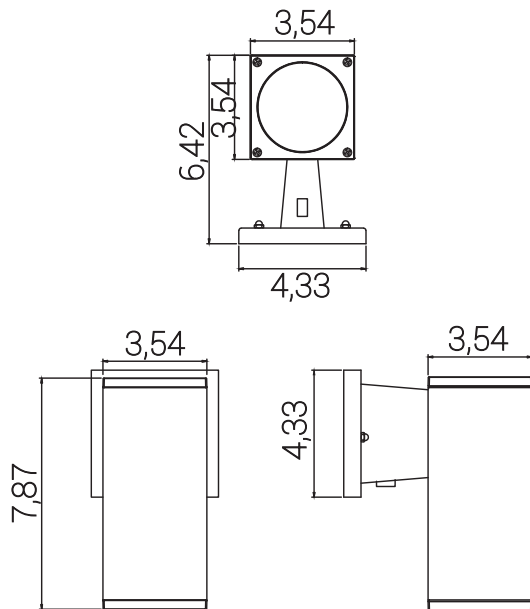

88134-SU

LFX/D/SQ/8"/12W/SCT/BK

LED Square Up Or Down Outdoor Wall Light Fixture, 12 Watts(60W=), 850 Lumens, Color Selectable 30K/40K/50K, 120-277v, ETL Listed, Black, for Residential & Commercial Use

Project: _____
Type: _____
Catalog #: _____
Date: _____
Comments: _____

Technical Specifications

Photometrics

| | |
|-----------------------------|----------------|
| Lumen | 850 |
| Emitted Color | CCT Selectable |
| Color Temp | 30K/40K/50K |
| Color Rendering Index (CRI) | 80+ |
| Beam Spread | 120° |
| Lifespan | 50000 |