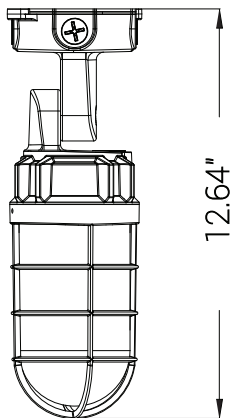

88144-SU

LFX/VT/VTA/21W/3SCT

LED Outdoor Vapor Tight Light Fixture, 21 Watts, 2562 Lumens, Color Selectable 30K/40K/50K, Ceiling/Wall Mount, 120-277V, UL Listed, Dimmable, Grey, For Residential & Commercial Use

Project: _____
Type: _____
Catalog #: _____
Date: _____
Comments: _____

Technical Specifications

Photometrics

Lumen	2560
Emitted Color	CCT Selectable
Color Temp	30K/40K/50K
Color Rendering Index (CRI)	80+
Beam Spread	160°
Lifespan	50000