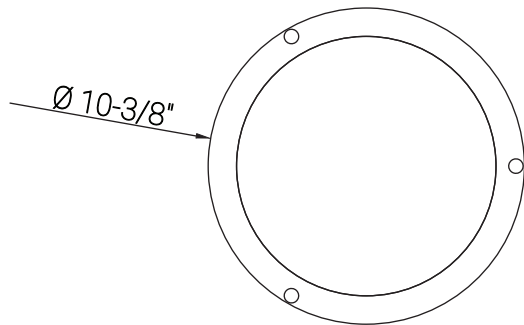

88489-SU

LFX/DCO/10"/15W/90CRI/5SCT/BN

10" Decorative Flush Mount Ceiling Light Fixture, 16 Watts, 1000 Lumens, Color Selectable 27K/30K/35K/40K/50K, Dimmable, 90 CRI, Energy Star, 120 Volts, ETL Listed, Title-24 Compliant

Project: _____
Type: _____
Catalog #: _____
Date: _____
Comments: _____

Technical Specifications

Photometrics

Lumen	1000
Emitted Color	CCT Selectable
Color Temp	27K/30K/35K/40K/50K
Color Rendering Index (CRI)	90
Beam Angle	
Lifespan	50000