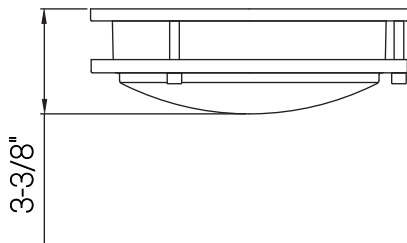

88489-SU

LFX/DCO/10"/15W/90CRI/5SCT/BN

10" Decorative Flush Mount Ceiling Light Fixture, 16 Watts, 1000 Lumens, Color Selectable 27K/30K/35K/40K/50K, Dimmable, 90 CRI, Energy Star, 120 Volts, ETL Listed, Title-24 Compliant