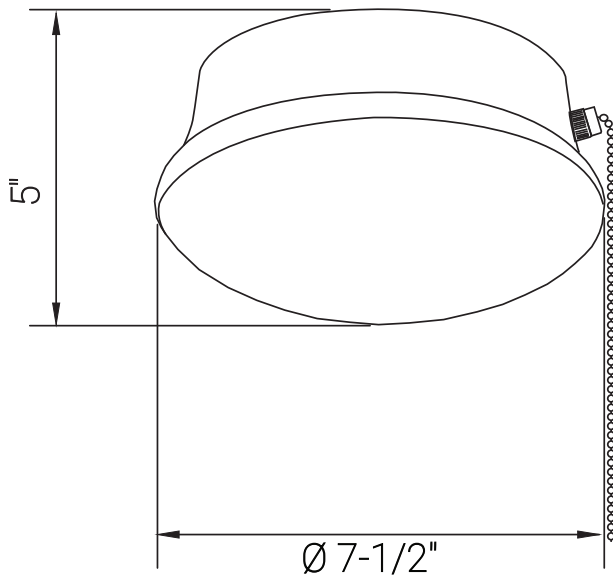

88670-SU

LFX/E26/7"/10W/30K

LED Mushroom Porcelain Socket Fixture, 10 Watts (60W Equivalent), Medium Base (E26), 700 Lumen, ETL Listed, White Finish, 30K Warm White

Project: _____
Type: _____
Catalog #: _____
Date: _____
Comments: _____

Technical Specifications

Photometrics

Lumen	700
Emitted Color	Warm White
Color Temp	3000K
Color Rendering Index (CRI)	80
Beam Angle	120°
Lifespan	50000

Electrical

Watt	10
Input Voltage	100-277
Power Factor	0.9
Dimmable	Not Dimmable

Ratings / Certifications

Safety Certification	ETL - Damp Location
Energy Star Certified	False
Operating Temperature	20-40
Warranty	5 Years

Construction

Fixture Material	Metal & Acrylic
Fixture Finish	White
Lens Material	Acrylic
Lens Finish	White
Shape	Round
Mounting	Indoor