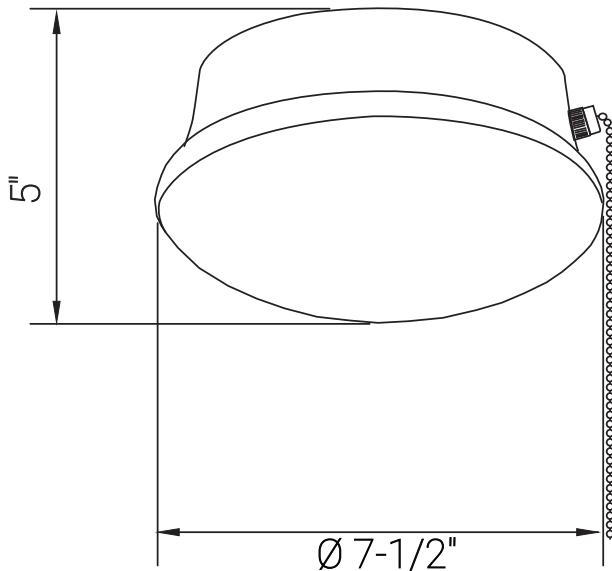

# 88671-SU

LFX/E26/7"/10W/40K

LED Mushroom Porcelain Socket Fixture, 10 Watts (60W Equivalent), Medium Base (E26), 700 Lumen, ETL Listed, White Finish, 40K Cool White

Project: \_\_\_\_\_  
Type: \_\_\_\_\_  
Catalog #: \_\_\_\_\_  
Date: \_\_\_\_\_  
Comments: \_\_\_\_\_