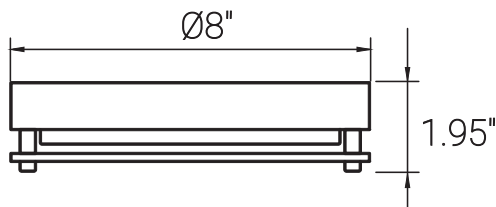

88676-SU

LFX/FGF/17W/40K/8"/WH/2PK

LED 8 Inch Floating Glass Flushmount Ceiling Light Fixture, 2 Pack, 17 Watts (80W Equivalent), 1200 Lumens, 4000K Cool-White, Dimmable, 15,000 Hr Lifespan, White, For Entryways & Kitchen

Project: _____
Type: _____
Catalog #: _____
Date: _____
Comments: _____

Technical Specifications

Photometrics

Lumen	1200
Emitted Color	Cool White
Color Temp	4000K
Color Rendering Index (CRI)	80
Beam Angle	120°
Lifespan	15000