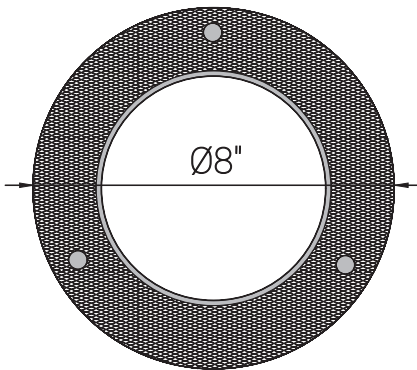

88676-SU

LFX/FGF/17W/40K/8"/WH/2PK

LED 8 Inch Floating Glass Flushmount Ceiling Light Fixture, 2 Pack, 17 Watts (80W Equivalent), 1200 Lumens, 4000K Cool-White, Dimmable, 15,000 Hr Lifespan, White, For Entryways & Kitchen

Project: _____
Type: _____
Catalog #: _____
Date: _____
Comments: _____

Technical Specifications

Photometrics

Lumen	1200
Emitted Color	Cool White
Color Temp	4000K
Color Rendering Index (CRI)	80
Beam Angle	120°
Lifespan	15000