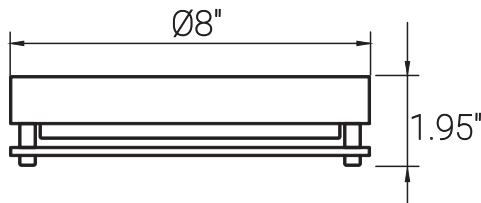

# 88678-SU

LFX/FGF/17W/40K/8"/BK/2PK

LED 8 Inch Floating Glass Flushmount Ceiling Light Fixture, 2 Pack, 17 Watts (80W Equivalent), 1200 Lumens, 4000K Cool-White, Dimmable, 15,000 Hr Lifespan, Black, For Entryways & Kitchen