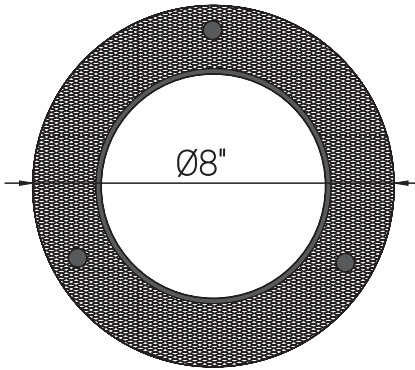

# 88678-SU

LFX/FGF/17W/40K/8"/BK/2PK

LED 8 Inch Floating Glass Flushmount Ceiling Light Fixture, 2 Pack, 17 Watts (80W Equivalent), 1200 Lumens, 4000K Cool-White, Dimmable, 15,000 Hr Lifespan, Black, For Entryways & Kitchen