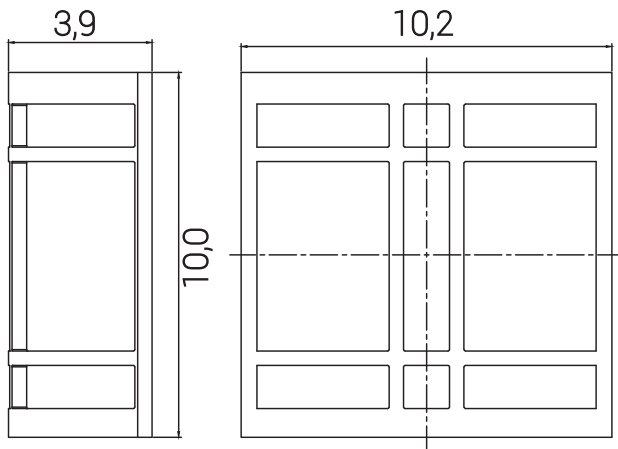

# 88682-SU

LFX/WS/SCT/HC/12W/BK/PC

LED Mission Style Outdoor Fixture, 12 Watts (75W Equivalent), 800 Lumens, Built-in Photocell, Black Finish, Opaque White Lens, Color Temperature Selectable 3000K/4000K/5000K