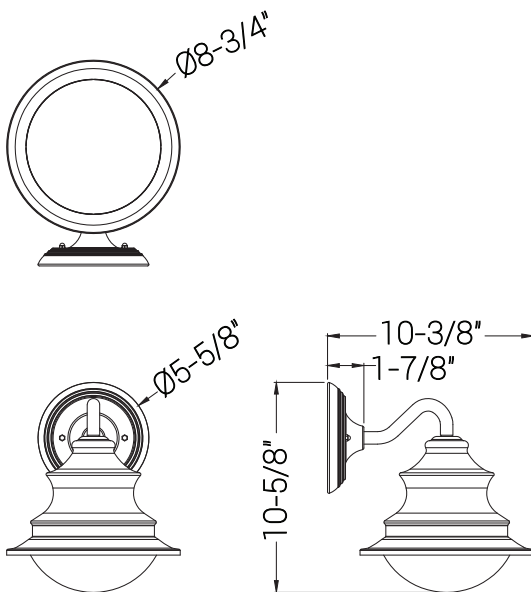

88684-SU

LFX/WS/SCT/LN/12W/BK

88684-SU LED Mission Style Outdoor Light Fixture, 12W (75W Equivalent), 800 Lmns, Color Temperature Selectable 3000K/4000K/5000K, ETL Listed

Project: _____
Type: _____
Catalog #: _____
Date: _____
Comments: _____

Technical Specifications

Photometrics

Lumen	800
Emitted Color	CCT Selectable
Color Temp	30K/40K/50K
Color Rendering Index (CRI)	80+
Beam Spread	120°
Lifespan	50000

Electrical

Watt	12
Input Voltage	120
Power Factor	0.9
Dimmable	Not Dimmable

Ratings / Certifications

Safety Certification	ETL Listed - Wet Location
Operating Temperature	45°
Warranty	5 Years

Construction

Fixture Material	Aluminum & Steel
Fixture Finish	Black
Lens Material	
Lens Finish	Frosted
Shape	Rectangle
Mounting	Wall
Usage	Outdoor