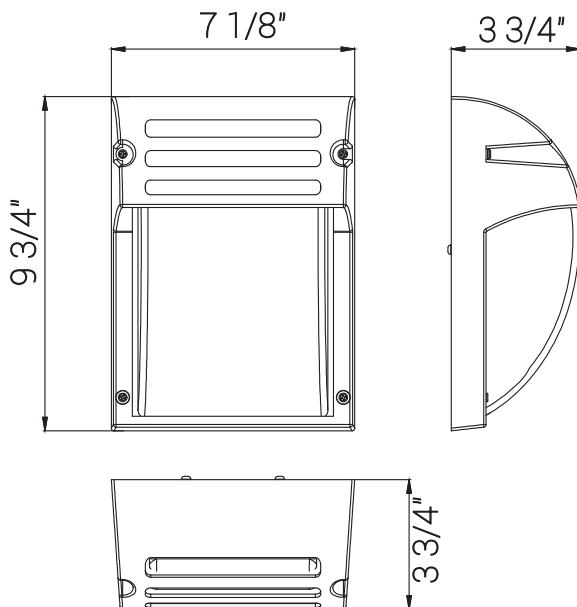

88688-SU

LFX/WS/SCT/HCL/9W/GL/BK

88688-SU LED Modern Style Outdoor Light Fixture, 9W (60W Equivalent), 600 Lmns, Black Finish, Frosted Glass Lens, Color Temperature Selectable 3000K/4000K/5000K

Project: _____
Type: _____
Catalog #: _____
Date: _____
Comments: _____

Technical Specifications

Photometrics

| | |
|-----------------------------|----------------|
| Lumen | 600 |
| Emitted Color | CCT Selectable |
| Color Temp | 30K/40K/50K |
| Color Rendering Index (CRI) | 80+ |
| Beam Spread | 120° |
| Lifespan | 50000 |