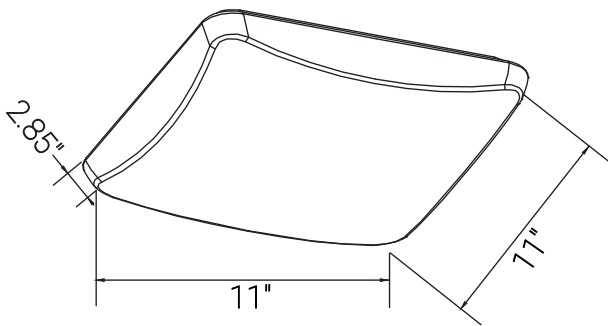

88690-SU

LFX/MU/SQ/11"/16W/E/D/30K

LED Square Mushroom Ceiling Light Fixture, 16 Watts, 1200 Lumens, Dimmable, UL Listed, 11", 30K - Warm White

Project: _____
Type: _____
Catalog #: _____
Date: _____
Comments: _____

Technical Specifications

Photometrics

Lumen	1200
Emitted Color	Warm White
Color Temp	3000K
Color Rendering Index (CRI)	80
Beam Angle	
Lifespan	50000

Electrical

Watt	16
Input Voltage	120
Power Factor	0.9
Dimmable	Forward Phase (Triac or Incandescent)