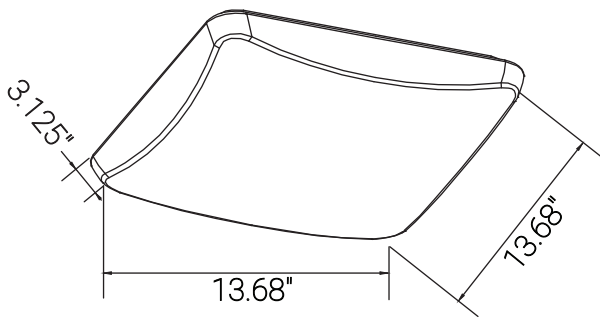

88692-SU

LFX/MU/SQ/14"/24W/E/D/30K

LED Square Mushroom Ceiling Light Fixture, 24 Watts, 1750 Lumens, Dimmable, UL Listed, 14", 30K - Warm White

Project: _____
Type: _____
Catalog #: _____
Date: _____
Comments: _____

Technical Specifications

Photometrics

Lumen	1750
Emitted Color	Warm White
Color Temp	3000K
Color Rendering Index (CRI)	80
Beam Angle	
Lifespan	50000

Electrical

Watt	24
Input Voltage	120
Power Factor	0.9
Dimmable	Forward Phase (Triac or Incandescent)