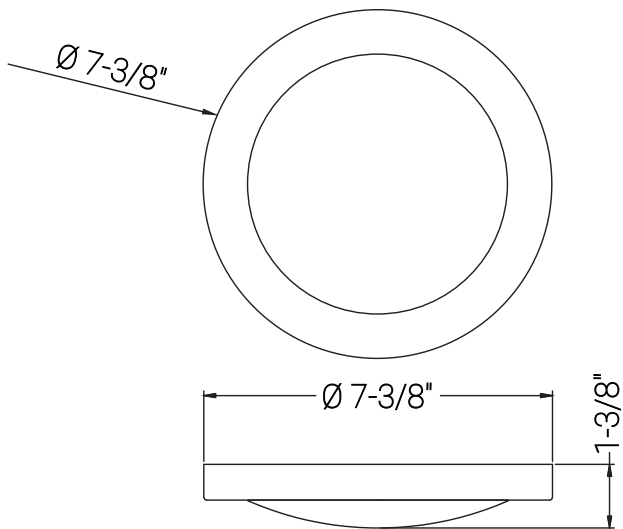

88698-SU

LFX/DC07/MINI/ORB/15W/SCT

LED 7" Round Mini Panel Light Fixture, 15W, 1000 Lmns, 30K/40K/50K Selectable CCT, Dimmable, Oil Rubbed Bronze Finish, 50,000 Hour Life Span, Energy Star Certified, ETL Listed

Project: _____
Type: _____
Catalog #: _____
Date: _____
Comments: _____

Technical Specifications

Photometrics

Lumen	1000
Emitted Color	CCT Selectable
Color Temp	30K/40K/50K
Color Rendering Index (CRI)	80
Beam Angle	
Lifespan	50000