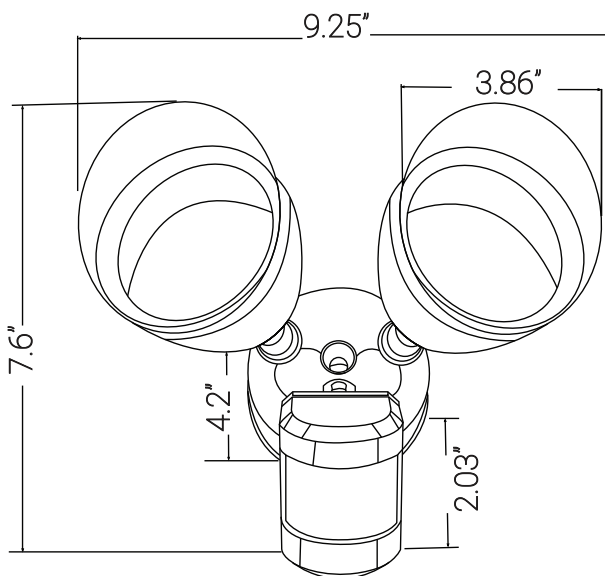

88906-SU

LFX/OSF/R/MS/20W/30K/BK

LED Outdoor Dual Head Security Light with Photocell & Motion Sensor, 20 Watts, 1800 Lumens, 3000K Warm White, 80 CRI, ETL Listed, Black, For Entryways, Porches & Garage

Project: _____
Type: _____
Catalog #: _____
Date: _____
Comments: _____

Technical Specifications

Photometrics

Lumen	1800
Emitted Color	Warm White
Color Temp	3000K
Color Rendering Index (CRI)	80+
Beam Spread	
Lifespan	35000

Electrical

Watt	20
Input Voltage	120
Power Factor	0.9
Dimmable	Not Dimmable

Ratings / Certifications

Safety Certification	ETL Listed - Wet Location
Operating Temperature	-20°C-45°C
Warranty	5 Years

Construction

Fixture Material	Aluminum & Plastic
Fixture Finish	Black
Lens Material	Polycarbonate
Lens Finish	Clear
Shape	Rectangular
Mounting	Wall
Usage	Outdoor