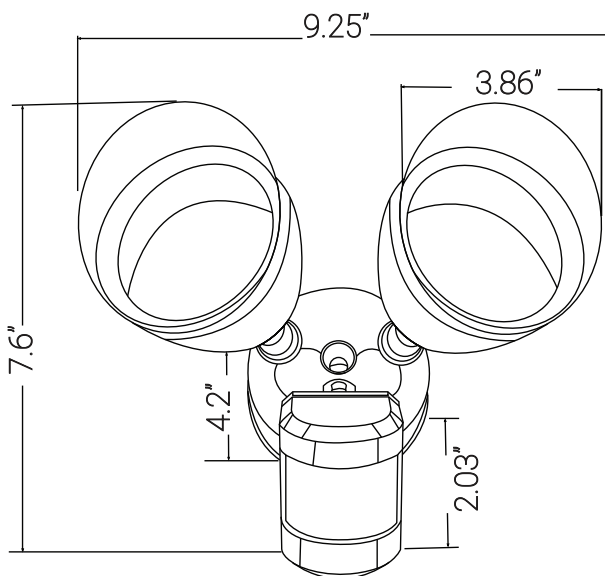

# 88909-SU

LFX/OSF/R/MS/20W/50K/WH

88909-SU LED Dual-Head Round Wall Mount Flood Light Fixture With Motion Sensor, 20 Watts, 120 Volts, 1800 Lumen Output, Round Lights, IP65 Rated, ETL Listed, 50K - Super White, White Finish

## Technical Specifications