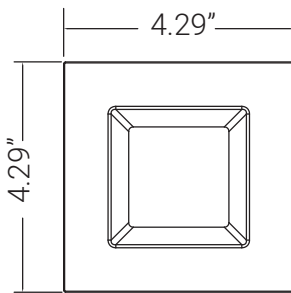

89278-SU

sunlite

LFX/RDL/4S/10W/D/E/40K

4" Square Retrofit

Project: _____
Type: _____
Catalog #: _____
Date: _____
Comments: _____

Technical Specifications

Photometrics

Lumen	700
Emitted Color	Cool White
Color Temp	4000K
Color Rendering Index (CRI)	80
Beam Spread	100°
Lifespan	5