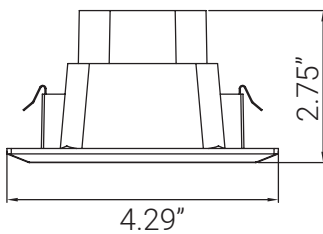

89278-SU

sunlite

LFX/RDL/4S/10W/D/E/40K

4" Square Retrofit

Project: _____
Type: _____
Catalog #: _____
Date: _____
Comments: _____

Technical Specifications

Photometrics

Lumen	700
Emitted Color	Cool White
Color Temp	4000K
Color Rendering Index (CRI)	80
Beam Spread	100°
Lifespan	5