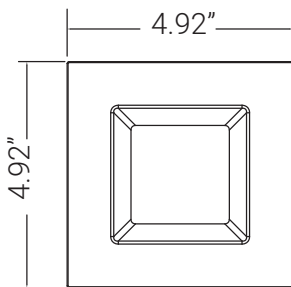

89279-SU

LFX/RDL/4S/10W/D/E/50K

4" Square Retrofit

Project: _____
Type: _____
Catalog #: _____
Date: _____
Comments: _____

Technical Specifications

Photometrics

Lumen	700
Emitted Color	Super White
Color Temp	5000K
Color Rendering Index (CRI)	80
Beam Spread	100°
Lifespan	5