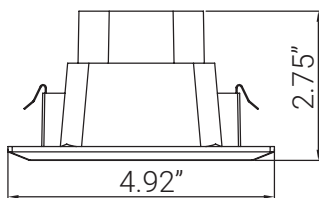

89279-SU

LFX/RDL/4S/10W/D/E/50K

4" Square Retrofit

Project: _____
Type: _____
Catalog #: _____
Date: _____
Comments: _____

Technical Specifications

Photometrics

Lumen	700
Emitted Color	Super White
Color Temp	5000K
Color Rendering Index (CRI)	80
Beam Spread	100°
Lifespan	5