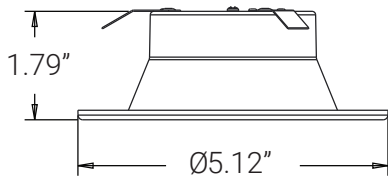

89302-SU

sunlite

LFX/RDL/4R/10W/E/D/50K

4" Retrofit Sunlite

Project: _____
Type: _____
Catalog #: _____
Date: _____
Comments: _____

Technical Specifications

Photometrics

Lumen	800
Emitted Color	Super White
Color Temp	5000K
Color Rendering Index (CRI)	80
Beam Spread	100°
Lifespan	5