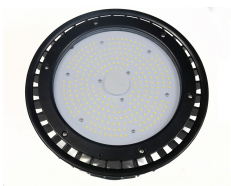

**Sunlite 89685 LED Commercial UFO High Bay Light Fixture, 150 Watts, 22500 Lumens, 5000K Super White, Dimmable, UL Listed, Black, 120-277V, IP65, for Warehouses, Factories & Workshops**  
UFO

**DESCRIPTION:**

*LFX/HB/150W/50K LED UFO High Bay Fixture 120-277V 1-10V Dimmable*

**FEATURES:**

- 
- 
- 
- 
- 

### General Characteristics

<b>Average Rated Hours</b>	50000
<b>Finish</b>	Black
<b>Average Life Span Years</b>	46
<b>Dimmable</b>	Yes
<b>Material</b>	Aluminum
<b>Lens Material</b>	Glass
<b>Lens Finish</b>	Clear

### Electrical Characteristics

<b>Watts</b>	150
<b>Volts</b>	120-277
<b>Equivalent Wattage</b>	150
<b>LED Chip Manufacturer</b>	SMD2835
<b>Power Factor</b>	0.9
<b>Temperature</b>	-20° to 50°