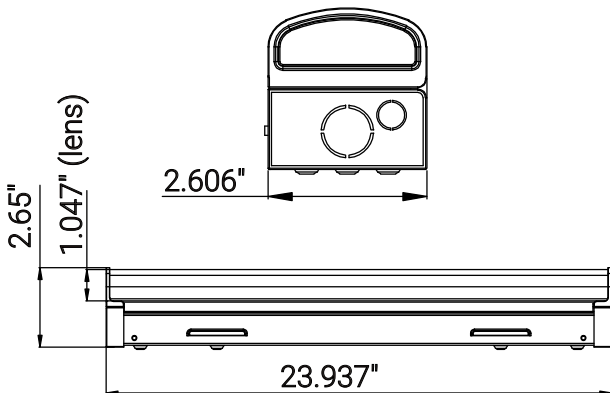

85657-SU

SF/ST/LN/24/MW/85S/MV/WH/EM

24" Linear Strip Light, Selectable CCT And Wattage With 4W EM Backup (Assy.)

Project: _____
Type: _____
Catalog #: _____
Date: _____
Comments: _____

Technical Specifications

Photometrics

Lumen	2060/2742/3167
Emitted Color	CCT Selectable
Color Temp	27K/30K/35K/40K/50K
Color Rendering Index (CRI)	80
Beam Spread	140°
Lifespan	50000

Electrical

Watt	15/20/25
Input Voltage	120-277
Power Factor	0.9
Dimmable	0-10V Low Voltage

Ratings / Certifications

Safety Certification	ETL - Damp Location
DLC	
Operating Temperature	-4°F - 120°F
Warranty	5 Years

Construction

Fixture Material	Steel
Fixture Finish	White
Lens Material	Polycarbonate
Lens Finish	White
Shape	Linear
Mounting	Surface