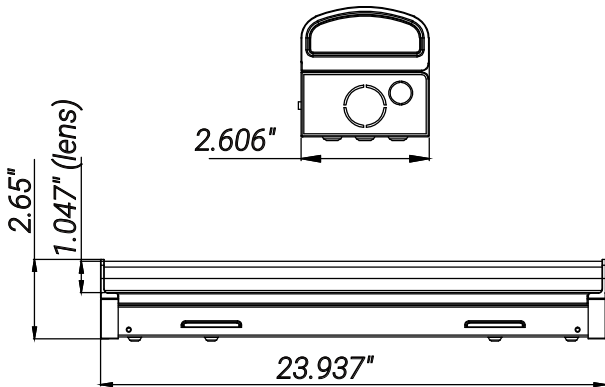

85658-SU

SF/ST/LN/24/MW/85S/MV/WH/BLS/EM

24" Linear Strip Light, Selectable CCT And Wattage With BLS/EM (Assy.)

Project: _____
 Type: _____
 Catalog #: _____
 Date: _____
 Comments: _____

Technical Specifications

Photometrics

Lumen	2060/2742/3167
Emitted Color	CCT Selectable
Color Temp	27K/30K/35K/40K/50K
Color Rendering Index (CRI)	80
Beam Spread	140°
Lifespan	50000

Electrical

Watt	15/20/25
Input Voltage	120-277
Power Factor	0.9
Dimmable	0-10V Low Voltage

Ratings / Certifications

Safety Certification	ETL - Damp Location
DLC	
Operating Temperature	-4°F - 120°F
Warranty	5 Years

Construction

Fixture Material	Steel
Fixture Finish	White
Lens Material	Polycarbonate
Lens Finish	White
Shape	Linear
Mounting	Surface