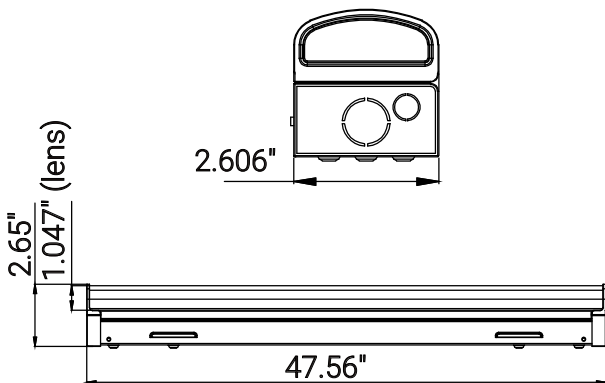

85661-SU

SF/ST/LN/48/MW/85S/MV/WH/EM

48" Linear Strip Light, Selectable CCT And Wattage With EM Back-Up (Assy.)

Project: _____
 Type: _____
 Catalog #: _____
 Date: _____
 Comments: _____

Technical Specifications

Photometrics

Lumen	3877/4702/5287
Emitted Color	CCT Selectable
Color Temp	27K/30K/35K/40K/50K
Color Rendering Index (CRI)	80
Beam Spread	140°
Lifespan	50000

Electrical

Watt	28/35/40
Input Voltage	120-277
Power Factor	0.9
Dimmable	0-10V Low Voltage

Ratings / Certifications

Safety Certification	ETL - Damp Location
DLC	
Operating Temperature	-4°F - 122°F
Warranty	5 Years

Construction

Fixture Material	Steel
Fixture Finish	White
Lens Material	Polycarbonate
Lens Finish	White
Shape	Linear
Mounting	Surface