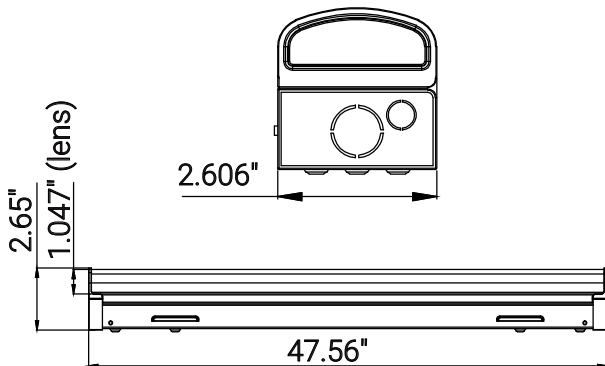

# 85662-SU

SF/ST/LN/48/MW/85S/MV/WH/BLS/EM

48" Linear Strip Light, Selectable CCT And Wattage With Bi-Level Sensor/EM Back-Up (Assy.)

Project: \_\_\_\_\_  
Type: \_\_\_\_\_  
Catalog #: \_\_\_\_\_  
Date: \_\_\_\_\_  
Comments: \_\_\_\_\_