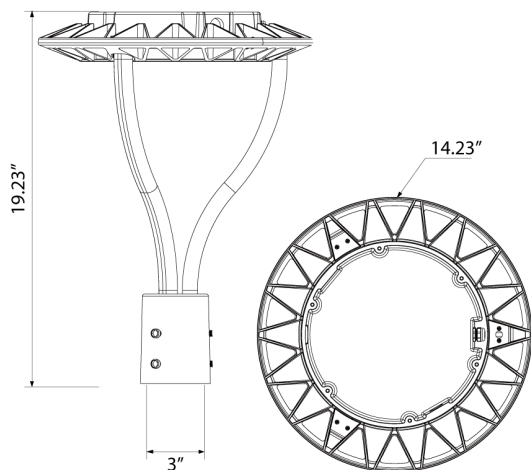

85618-SU

LFX/PTL/SCT/MW

LED Post Top Light 120-277V 0-10V Dimmable Selectable CCT and Wattage

Project: _____
Type: _____
Catalog #: _____
Date: _____
Comments: _____

Technical Specifications

Photometrics

Lumen	7700/10500/21000
Emitted Color	CCT Selectable
Color Temp	30K/40K/50K
Color Rendering Index (CRI)	80
Beam Spread	360°
Lifespan Hours	50,000

Electrical

Watt	55/75/150
Input Voltage	120 - 277
Power Factor	0.9
Dimmable	0-10V Low Voltage

Ratings / Certifications

Safety Certification	UL Listed
DLC	TRUE
Operating Temperature	-40°F - 113°F
Warranty	5 Years

Construction

Fixture Material	Di-cast Aluminum
Fixture Finish	UV Resistant Powder Coatfinish
Lens Material	Polycarbonate
Shape	Round
Mounting	Post Mount
Use Location	Outdoor