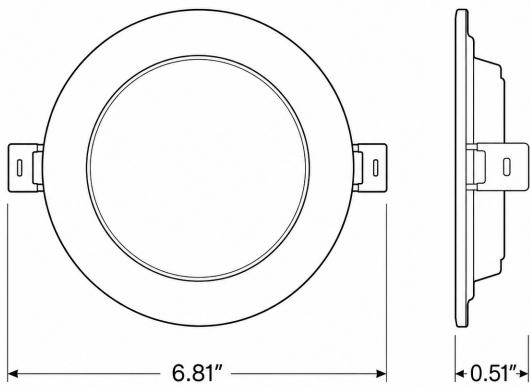

87826-SU

SF/SDH/RD/6/16/95S/120/WH

6inch High Output Slim Downlight

Project: _____
Type: _____
Catalog #: _____
Date: _____
Comments: _____

Technical Specifications

Photometrics

Lumen	1500
Emitted Color	CCT Selectable
Color Temp	27K/30K/35K/40K/50K
Color Rendering Index (CRI)	90
Beam Spread	120°
Lifespan	5

Construction

Fixture Material	Aluminum
Fixture Finish	White
Lens Material	Polycarbonate
Lens Finish	Frosted
Size	6 Inch
Shape	Round