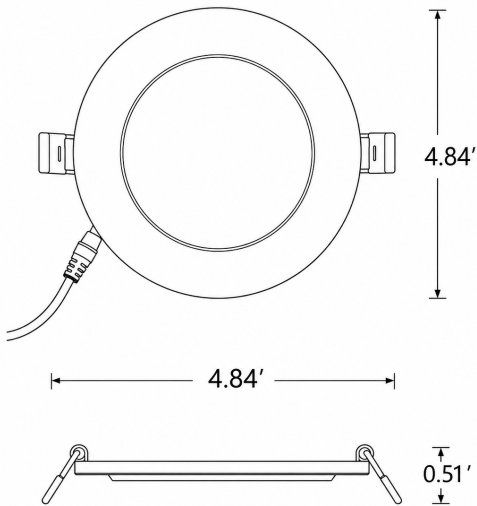

87825-SU

SF/SDH/RD/4/13/95S/120/WH

4inch High Output Slim Downlight

Project: _____
Type: _____
Catalog #: _____
Date: _____
Comments: _____

Technical Specifications

Photometrics

Lumen	1000
Emitted Color	CCT Selectable
Color Temp	27K/30K/35K/40K/50K
Color Rendering Index (CRI)	90
Beam Spread	120°
Lifespan	5

Electrical

Watt	13
Input Voltage	120
Power Factor	0.9
Dimmable	Forward Phase (Triac or Incandescent)

Ratings / Certifications

Safety Certification	ETL Listed - Wet Location
IC Rating	TRUE
Operating Temperature	-4°F - 104°F
Warranty	5 Years

Construction

Fixture Material	Aluminum
Fixture Finish	White
Lens Material	Polycarbonate
Lens Finish	Frosted
Size	4 Inch
Shape	Round